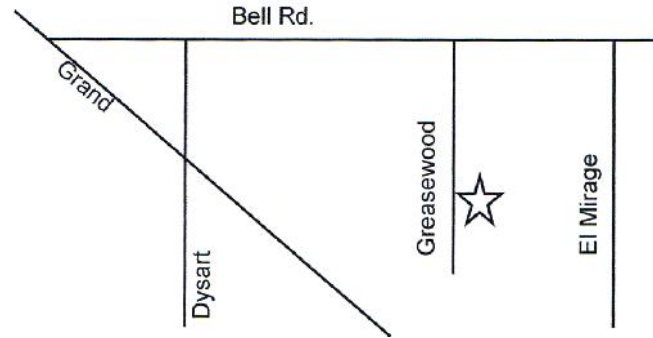

Farm Fresh Produce
\$10 Donation= 60 lbs. of Produce

Saturdays, 8:00 am-12:00pm
 Nov. 19th, Dec. 17th, Jan. 21st, Feb. 18th
 March 17th, April 21st, & May 19th

at Quality Inn
 16741 N. Greasewood St. Surprise, AZ
 For info call Robert Pasley (623) 385-9011
www.the3000club.org